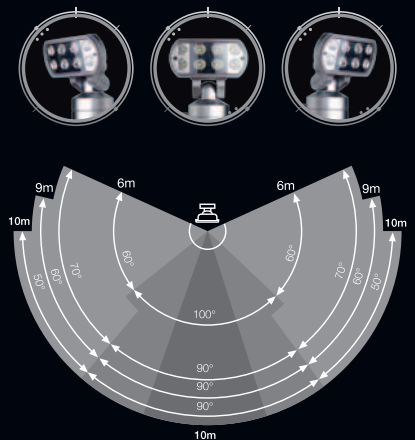

TOTAL DETECTION RANGE

AVAILABLE COLOURS
Black White Silver

newlite

PRODUCT OF NEWLITE PTY LTD
www.newlitecorp.com.au
email: info@nightwatcher.com.au
customer service: 1300 281 005