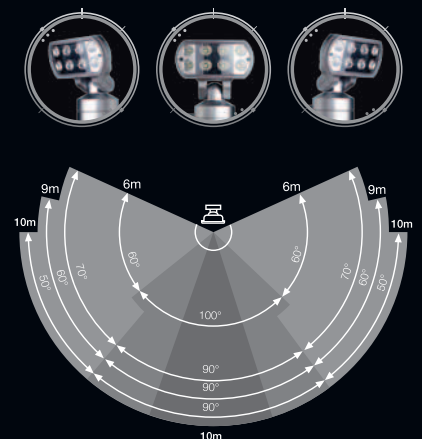

TOTAL DETECTION RANGE

AVAILABLE COLOURS Black White Silver

newlite

PRODUCT OF NEWLITE PTY LTD
www.newlitecorp.com.au
email: info@nightwatcher.com.au
customer service: 1300 281 005